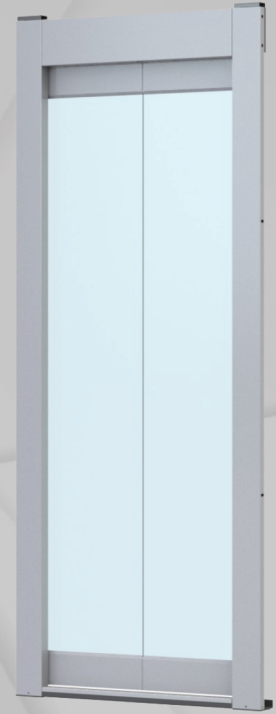

GLASS VISION