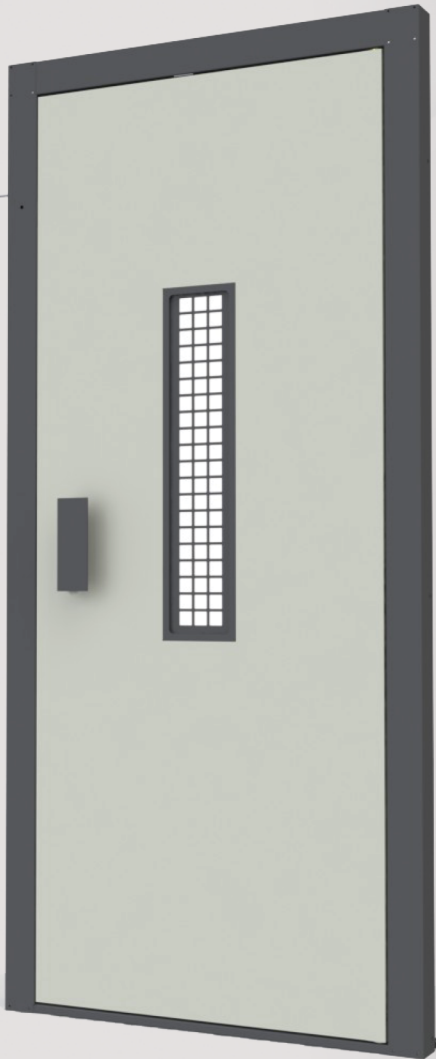

AUTOMATIC DOORS

SMALL VISION

FULL VISION

GLASS VISION

SS FINISH

MS FINISH

MANUAL TELES. DOOR

OPENING SIZE	FRAME OUTSIDE	OPERATOR SIZE	REQ. SHAFT SIZE
600	850	1085	1140
700	950	1235	1290
800	1050	1385	1440
900	1150	1535	1590
1000	1200	1685	1740

SWING DOOR

- ROBUST LONG LASTING BODY
- CONCEALED DOOR CLOSER
- RUST PROOF PRECOATED SURFACE
- GLASS VISION WITH SAFETY GRILL
- UNIVERSAL FRAME FOR ALL LOCKS
- ATTRACTIVE ALU. HANDLE
- HYDRUALIC DOOR CLOSER
- EASY INSTALLATION